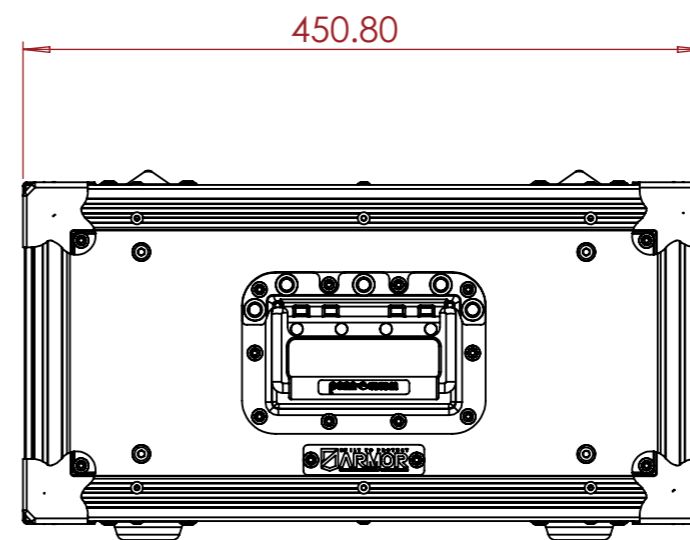

FRONT VIEW

RIGHT VIEW

TOP VIEW

ISOMETRIC VIEW

NOTES:
UNLESS SPECIFIED IN THE DRAWING,
ALL PRODUCTS DISPLAYED IN THIS
DRAWING OTHER THAN THE CASE
ITSELF IS NOT PART OF OUR PRODUCT
OFFERING.

ESTIMATED WEIGHT (CASE ONLY):

10085.56 KG

ITEM CODE:

RK-SLR-4U-345

DRAWN BY:

TV

CHECKED BY:

AS

SCALE: