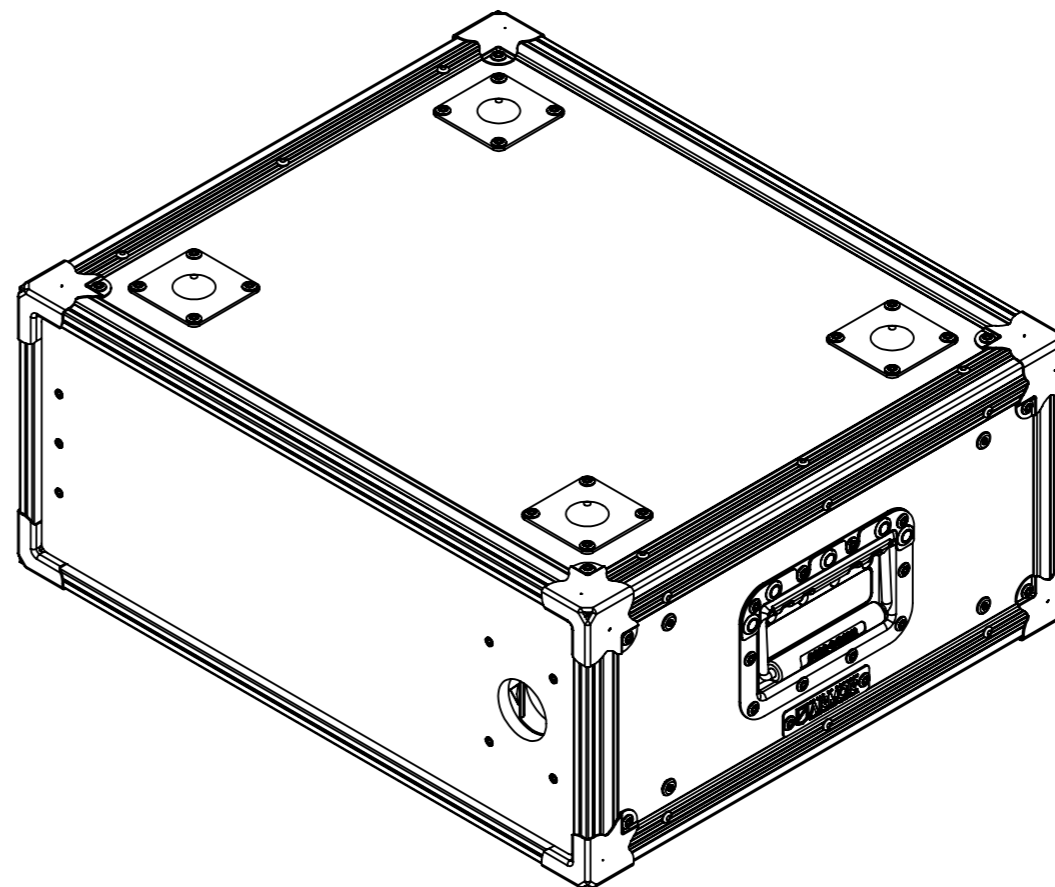

FRONT VIEW

RIGHT VIEW

TOP VIEW

ISOMETRIC VIEW

NOTES:
UNLESS SPECIFIED IN THE DRAWING,
ALL PRODUCTS DISPLAYED IN THIS
DRAWING OTHER THAN THE CASE
ITSELF IS NOT PART OF OUR PRODUCT
OFFERING.

ESTIMATED WEIGHT (CASE ONLY):

10085.56 KG

ITEM CODE:

RK-SLR-4U-345

DRAWN BY:

TV

CHECKED BY:

AS

SCALE: