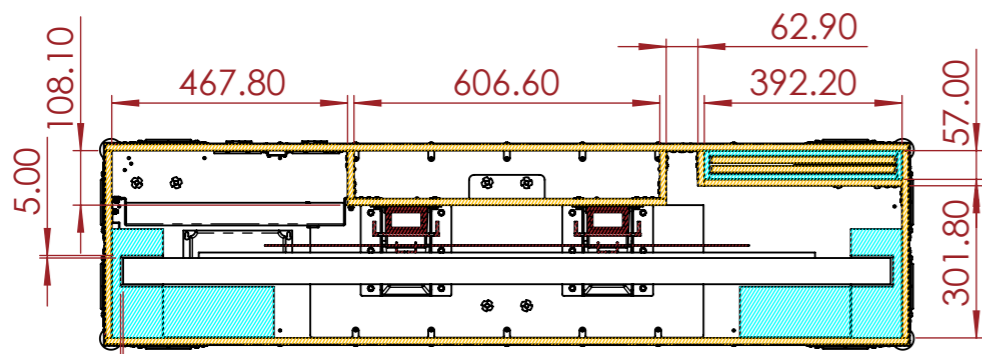

SECTION B-B

SECTION A-A

SAMSUNG Flip Pro-WM65B

NOTES:

REV	DESCRIPTION	DATE
0	ORIGINAL ISSUE	10/31/2022

ESTIMATED WEIGHT (CASE ONLY):  
131.83 KG

QUANTITY:  
1

ITEM CODE:  
TVL-SMS-FPWM65B