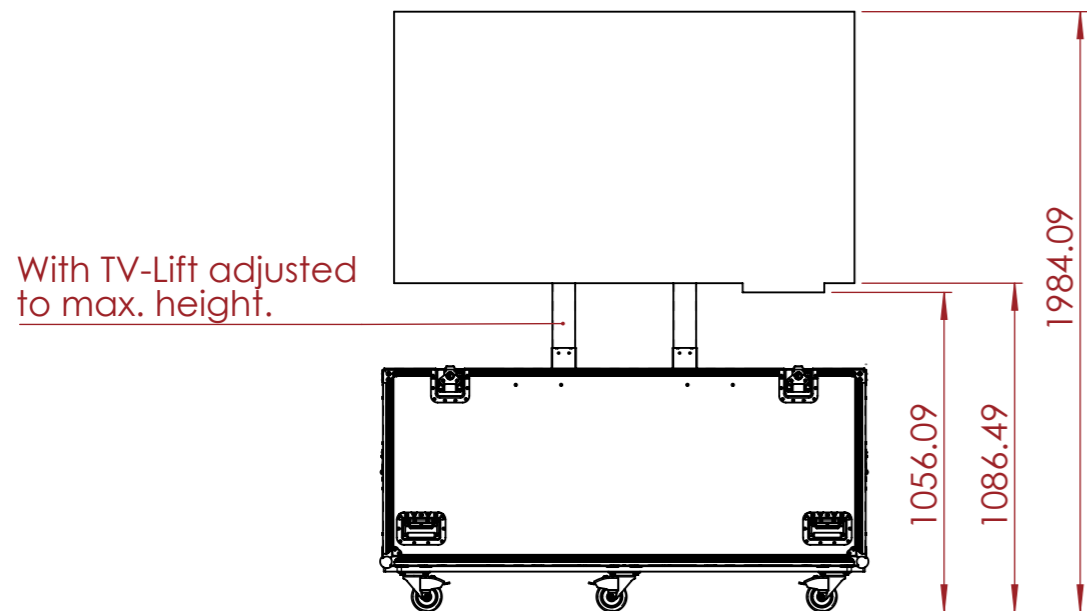

SECTION B-B

SECTION A-A

SAMSUNG Flip Pro-WM65B

NOTES:

REV	DESCRIPTION	DATE
0	ORIGINAL ISSUE	10/31/2022

ESTIMATED WEIGHT (CASE ONLY):  
131.83 KG

QUANTITY:  
1

ITEM CODE:  
TVL-SMS-FPWM65B