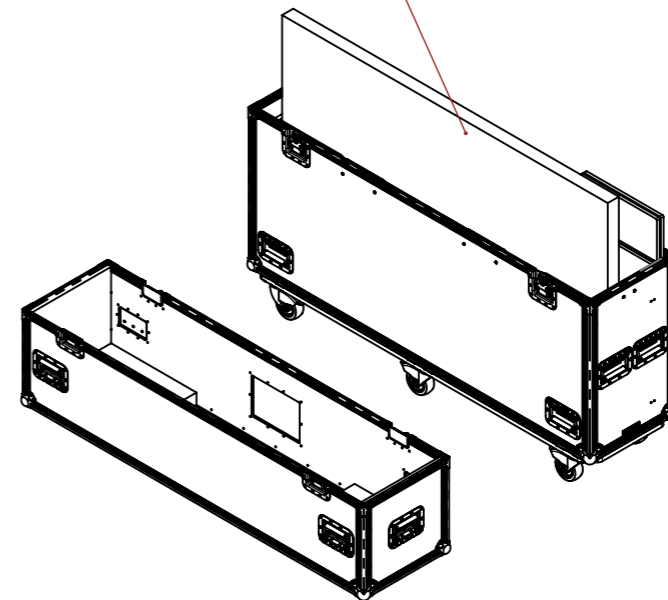

SECTION B-B

SECTION A-A

SAMSUNG Flip Pro-WM65B

NOTES:

REV	DESCRIPTION	DATE
0	ORIGINAL ISSUE	10/31/2022

ESTIMATED WEIGHT (CASE ONLY):  
131.83 KG

QUANTITY:  
1

ITEM CODE:  
TVL-SMS-FPWM65B