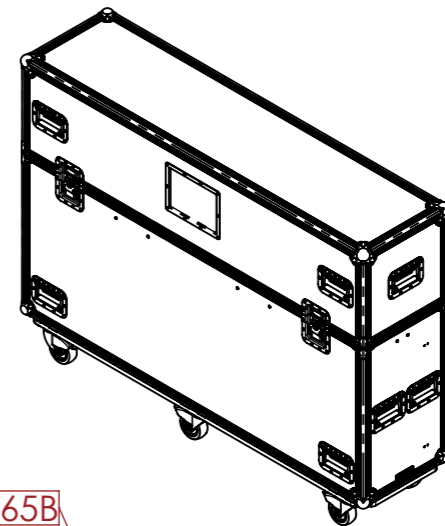

SECTION B-B

SECTION A-A

SAMSUNG Flip Pro-WM65B

NOTES:

REV	DESCRIPTION	DATE
0	ORIGINAL ISSUE	10/31/2022

ESTIMATED WEIGHT (CASE ONLY):  
131.83 KG

QUANTITY:  
1

ITEM CODE:  
TVL-SMS-FPWM65B