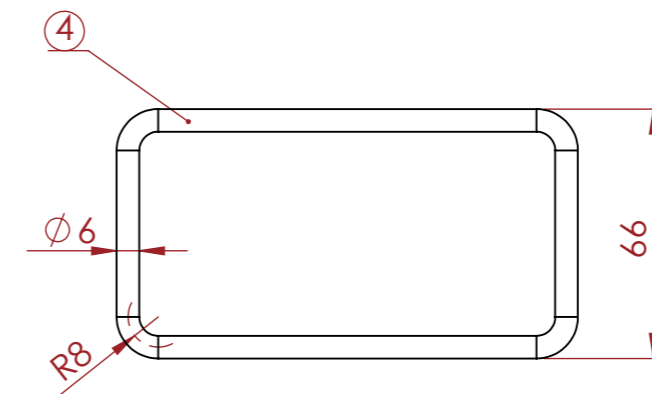

FRONT VIEW
SCALE 1:1

ISOMETRIC VIEW

All Dimensions are in Millimeters

DRAWING:
LS5101

DRAWN BY:
AG

CHECKED BY:
AS

SCALE:
1:2

REVISION:
0