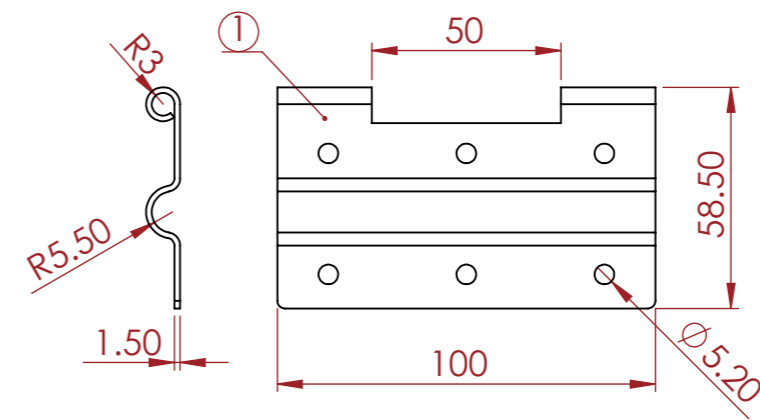

FRONT VIEW
SCALE 1:1

ISOMETRIC VIEW

All Dimensions are in Millimeters

DRAWING:
LS5101

DRAWN BY:
AG

CHECKED BY:
AS

SCALE:
1:2

REVISION:
0