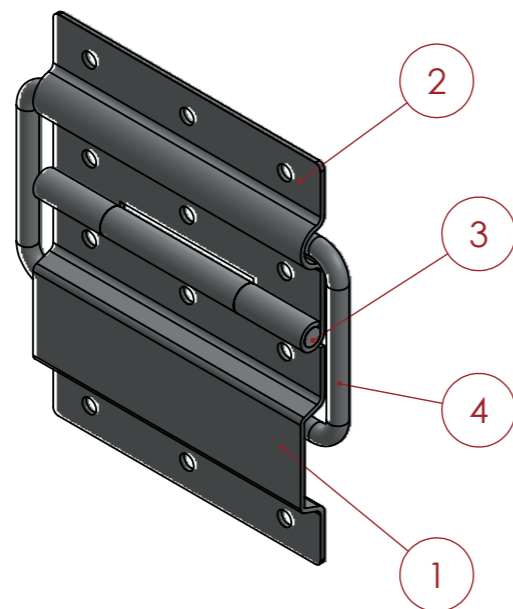

FRONT VIEW
SCALE 1:1

ISOMETRIC VIEW

All Dimensions are in Millimeters

DRAWING:
LS5101

DRAWN BY:
AG

CHECKED BY:
AS

SCALE:
1:2

REVISION:
0