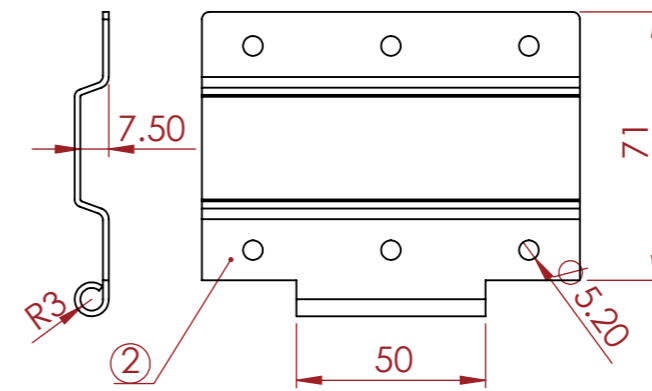

FRONT VIEW
SCALE 1:1

ISOMETRIC VIEW

All Dimensions are in Millimeters

DRAWING:
LS5101

DRAWN BY:
AG

CHECKED BY:
AS

SCALE:
1:2

REVISION:
0