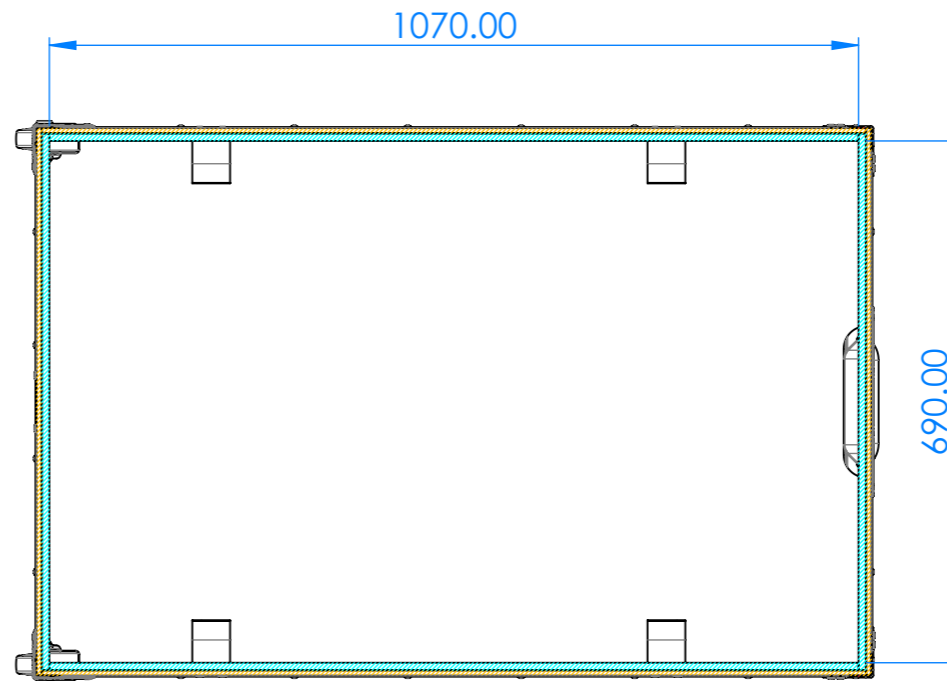

SECTION A-A  
SCALE 1 : 10

SECTION B-B  
SCALE 1 : 10

LEFT SIDE: Use stock strap, and cut off female buckle. Attach the male end to the strap

RIGHT SIDE: Use stock strap, remove male and cut off female buckle, cut the strap at 420mm excluding buckle and reattach female buckle.

DETAIL C  
SCALE 1 : 5

NOTES:

REV	DESCRIPTION	DATE
0	ORIGINAL ISSUE	10/31/2022

ESTIMATED WEIGHT (CASE ONLY):

17.67 KG KG

QUANTITY:

1

ITEM CODE: