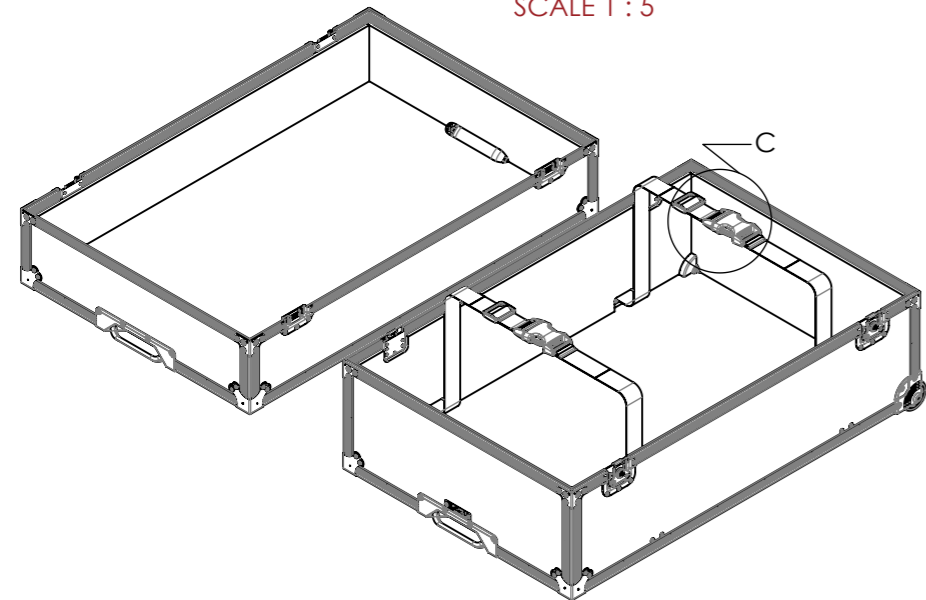

SECTION A-A  
SCALE 1 : 10

SECTION B-B  
SCALE 1 : 10

LEFT SIDE: Use stock strap, and cut off female buckle. Attach the male end to the strap

RIGHT SIDE: Use stock strap, remove male and cut off female buckle, cut the strap at 420mm excluding buckle and reattach female buckle.

DETAIL C  
SCALE 1 : 5

NOTES:

REV	DESCRIPTION	DATE
0	ORIGINAL ISSUE	10/31/2022

ESTIMATED WEIGHT (CASE ONLY):

17.67 KG KG

QUANTITY:

1

ITEM CODE: