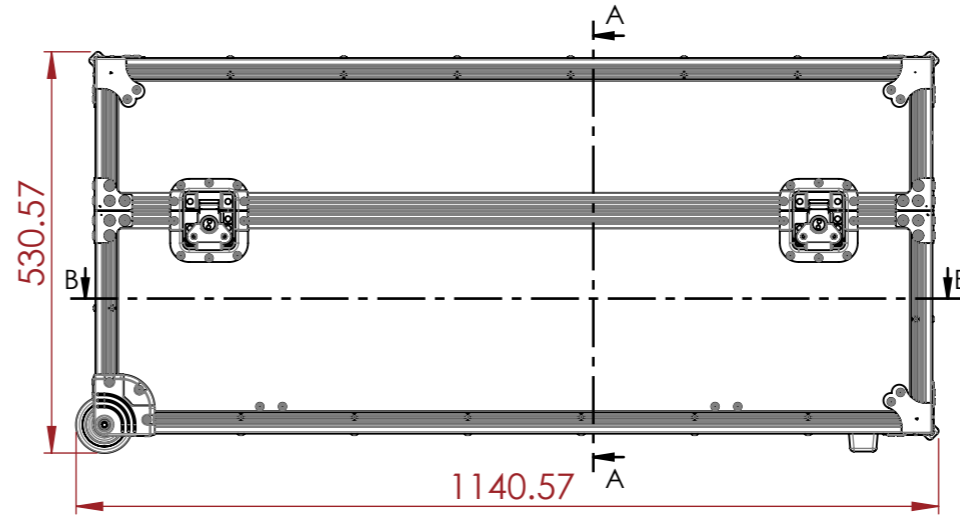

SECTION A-A  
SCALE 1 : 10

SECTION B-B  
SCALE 1 : 10

LEFT SIDE: Use stock strap, and cut off female buckle. Attach the male end to the strap

RIGHT SIDE: Use stock strap, remove male and cut off female buckle, cut the strap at 420mm excluding buckle and reattach female buckle.

DETAIL C  
SCALE 1 : 5

NOTES:

REV	DESCRIPTION	DATE
0	ORIGINAL ISSUE	10/31/2022

ESTIMATED WEIGHT (CASE ONLY):

17.67 KG KG

QUANTITY:

1

ITEM CODE: